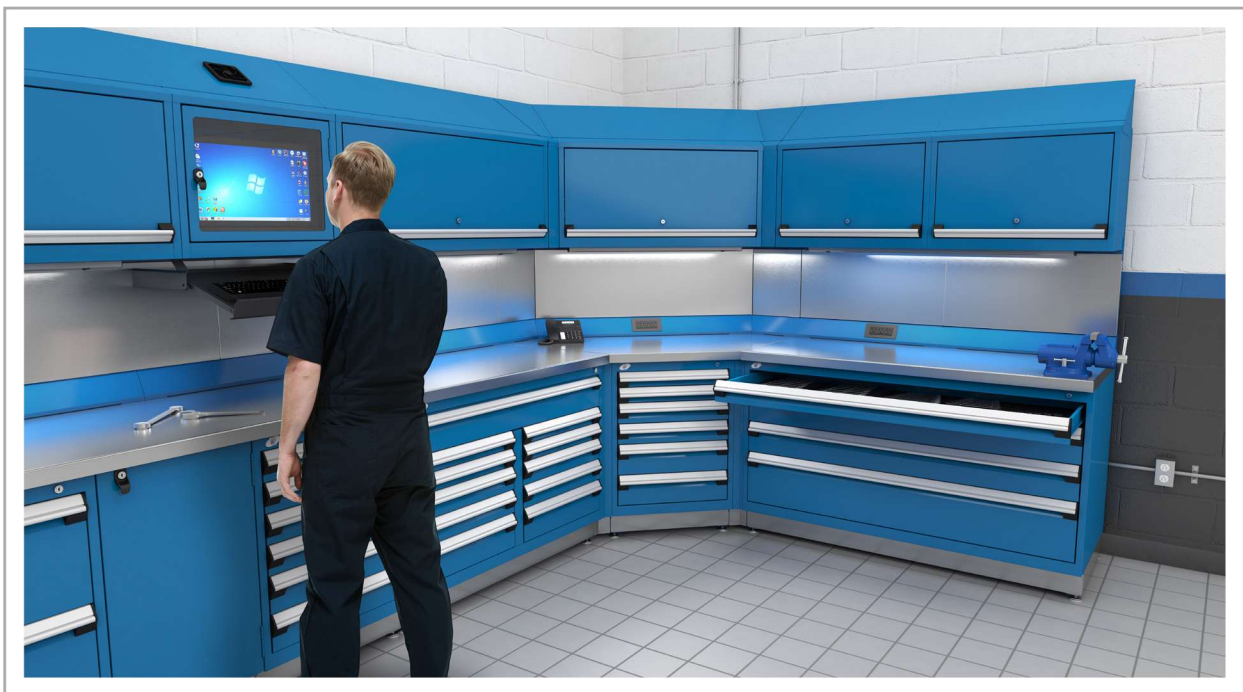

ROUSSEAU, WORKING WITH YOU SINCE 1950

Our **Personalized Global Tech Workcenter** is an excellent choice for your technicians because our team has designed and engineered it with your needs in mind. Our goals are to **understand your priorities, create and make improvements**, and to give you the **freedom to choose your own solution**.

Rousseau invests a great deal in **product development**, modernizing our equipment, and acquiring the **latest technology** and most qualified personnel.

We offer **storage solutions** that can be easily adapted for both **service and parts departments**.

Oxford Dodge Chrysler (ON)

Why choose Rousseau ?

Our **quality, performance** and the “**small details**” that make all the difference.

Our cutting edge technology enables us to offer the highest quality products in terms of concept, manufacturing and finishing, while also ensuring that **modularity, design and personalized requirements** are never compromised.

Our expertise. Rousseau has been providing the best storage solutions for **more than 70 years!**